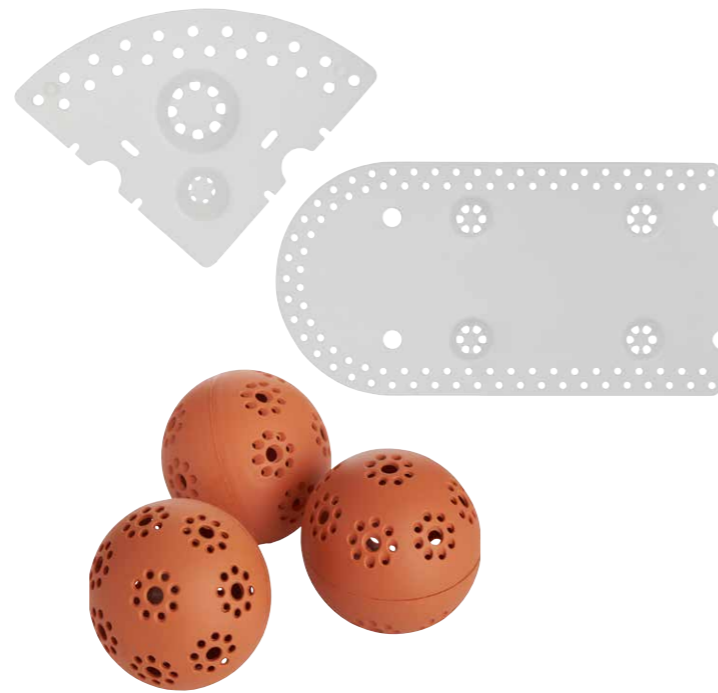

- Available in charcoal

Triangular shapes tessellate to make the most of growing spaces.

**Clever Pots Triangular Planter**

Contains built-in supports for 3 canes up to 17mm in diameter. Perfect for plants that need cane support such as tomatoes, beans and sweet peas.

Triangular shapes tessellate to make the most of growing spaces.

- Available in charcoal

Article	Product description	Pack Size	SKU EAN13	Lay	Pallet
461500	Clever Pots Tomato Planter Charcoal	1	5060882290314	144	144
487695	Clever Pots Potato Growing Pot Charcoal	1	5060882290031	90	90
461482	Clever Pots Triangular Planter	1	5060882291359	12	24

Clever Pots Hydroballs and Reservoirs for Round Pots and Troughs

Reservoirs and hydroballs enable plants to remain watered for longer without overwatering. Fitted or placed into the base of the pots

- Reservoirs for Clever Pots 20cm, 30cm, 40cm and 50cm round pots
- Reservoirs for Clever Pots 50cm and 60cm trough pots
- Hydroballs 16pk for use with any Clever Pots pot

Clever Pots Wall Bracket

Increases vertical growing space enabling pots to be secured to walls and fences

- Brackets for Clever Pots 20cm and 30cm round pots

Clever Pots Wire Hanger

Increases vertical growing space, enabling pots to be hung. Clips around the rim of Clever Pots round pots.